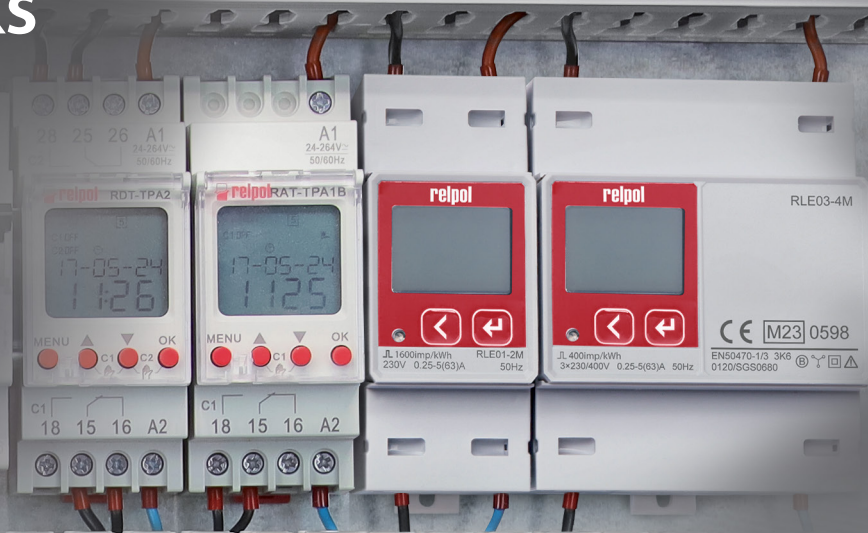

Astronomical and digital clocks

Functional solutions
for building automation
and lighting control systems

- operating modes: daily, weekly, annual (with preset memory backup)
- 80 editable work algorithms
- easy to switch between devices at any time
- possible independent operation of two outputs in a two-channel version

RAT-TPA1B

Astronomical digital clock:

- 52 programs
- holiday mode
- switching on and off the lightning or other electrical receivers in accordance to sunset and sunrise
- option to program a night break

RDT-TPA2

Multifunction astronomical digital clock:

- 80 programs (astronomical and annual)
- holiday mode, random mode
- switching on and off the lightning or other electrical receivers in accordance to sunset and sunrise

RWT-TPD1

Weekly digital clock:

- 52 programs, pulse program
- holiday mode
- switching on and off pumps, air conditioning, heating, lights and school or factory bells
- 1 PWM type output

data sheets

Ask for offer export@repol.com.pl